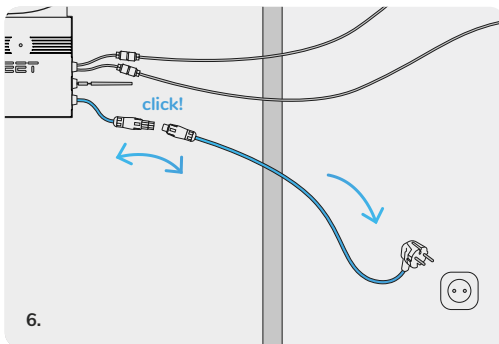

HOW TO MOUNT 400W INVERTER TO PANEL

SCAN ME
FOR MORE INFORMATION