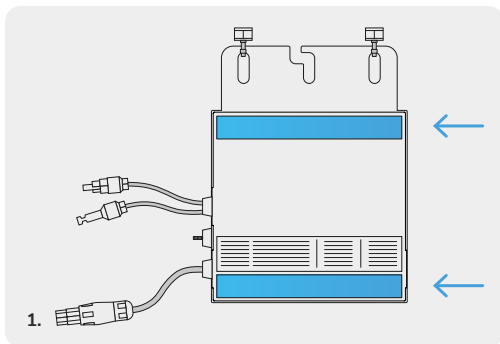

HOW TO MOUNT 400W INVERTER TO PANEL

SCAN ME
FOR MORE INFORMATION