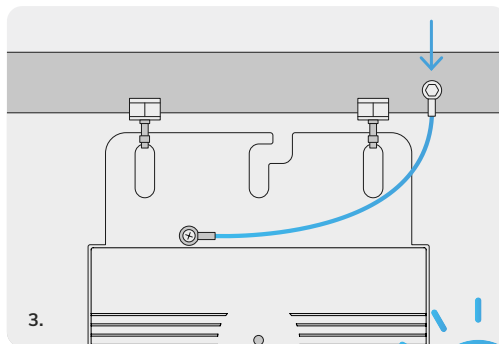

HOW TO MOUNT 400W INVERTER TO PANEL

SCAN ME
FOR MORE INFORMATION