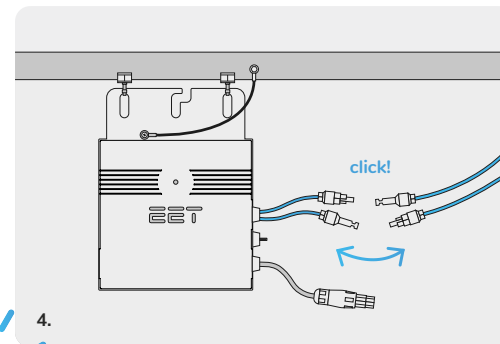

HOW TO MOUNT 400W INVERTER TO PANEL

SCAN ME
FOR MORE INFORMATION