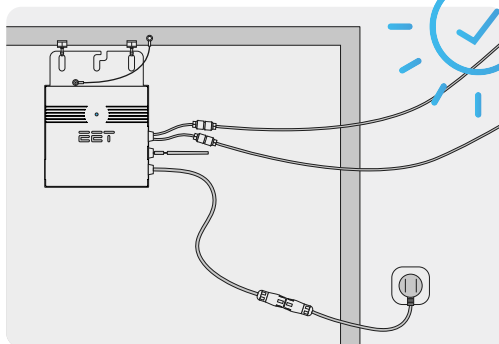

HOW TO MOUNT 400W INVERTER TO PANEL

SCAN ME
FOR MORE INFORMATION