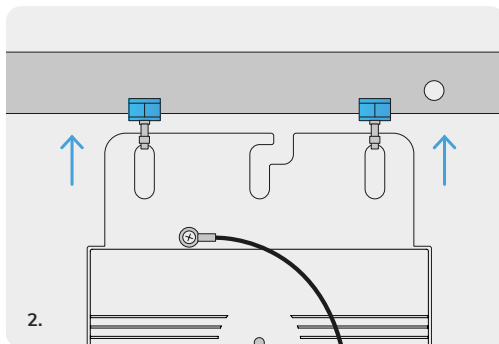

HOW TO MOUNT 400W INVERTER TO PANEL

SCAN ME
FOR MORE INFORMATION