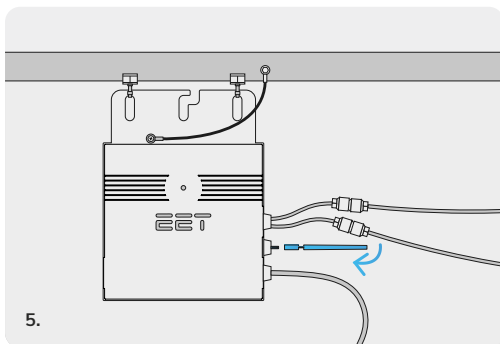

HOW TO MOUNT 400W INVERTER TO PANEL

SCAN ME
FOR MORE INFORMATION