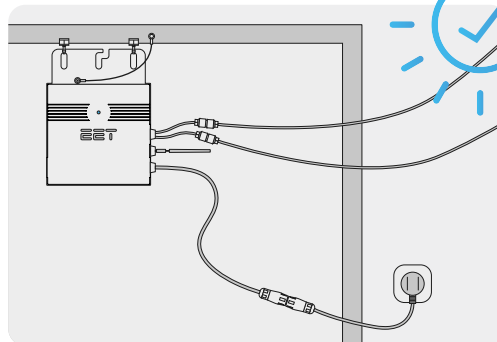

INVERTER 400W

SCAN ME
FOR MORE INFORMATION