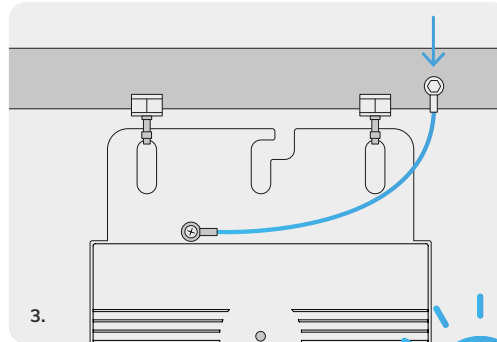

INVERTER 400W

SCAN ME
FOR MORE INFORMATION