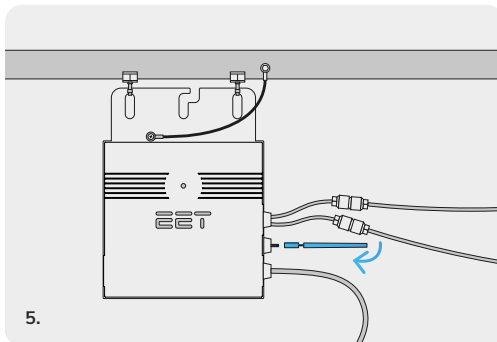

INVERTER 400W

SCAN ME
FOR MORE INFORMATION