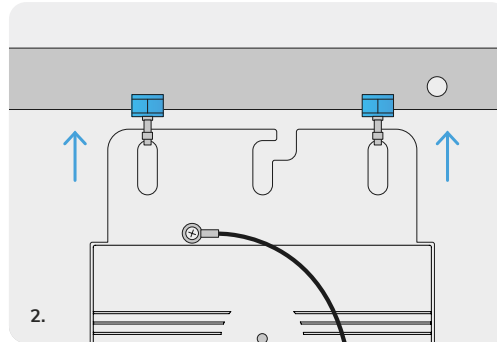

INVERTER 400W

SCAN ME
FOR MORE INFORMATION